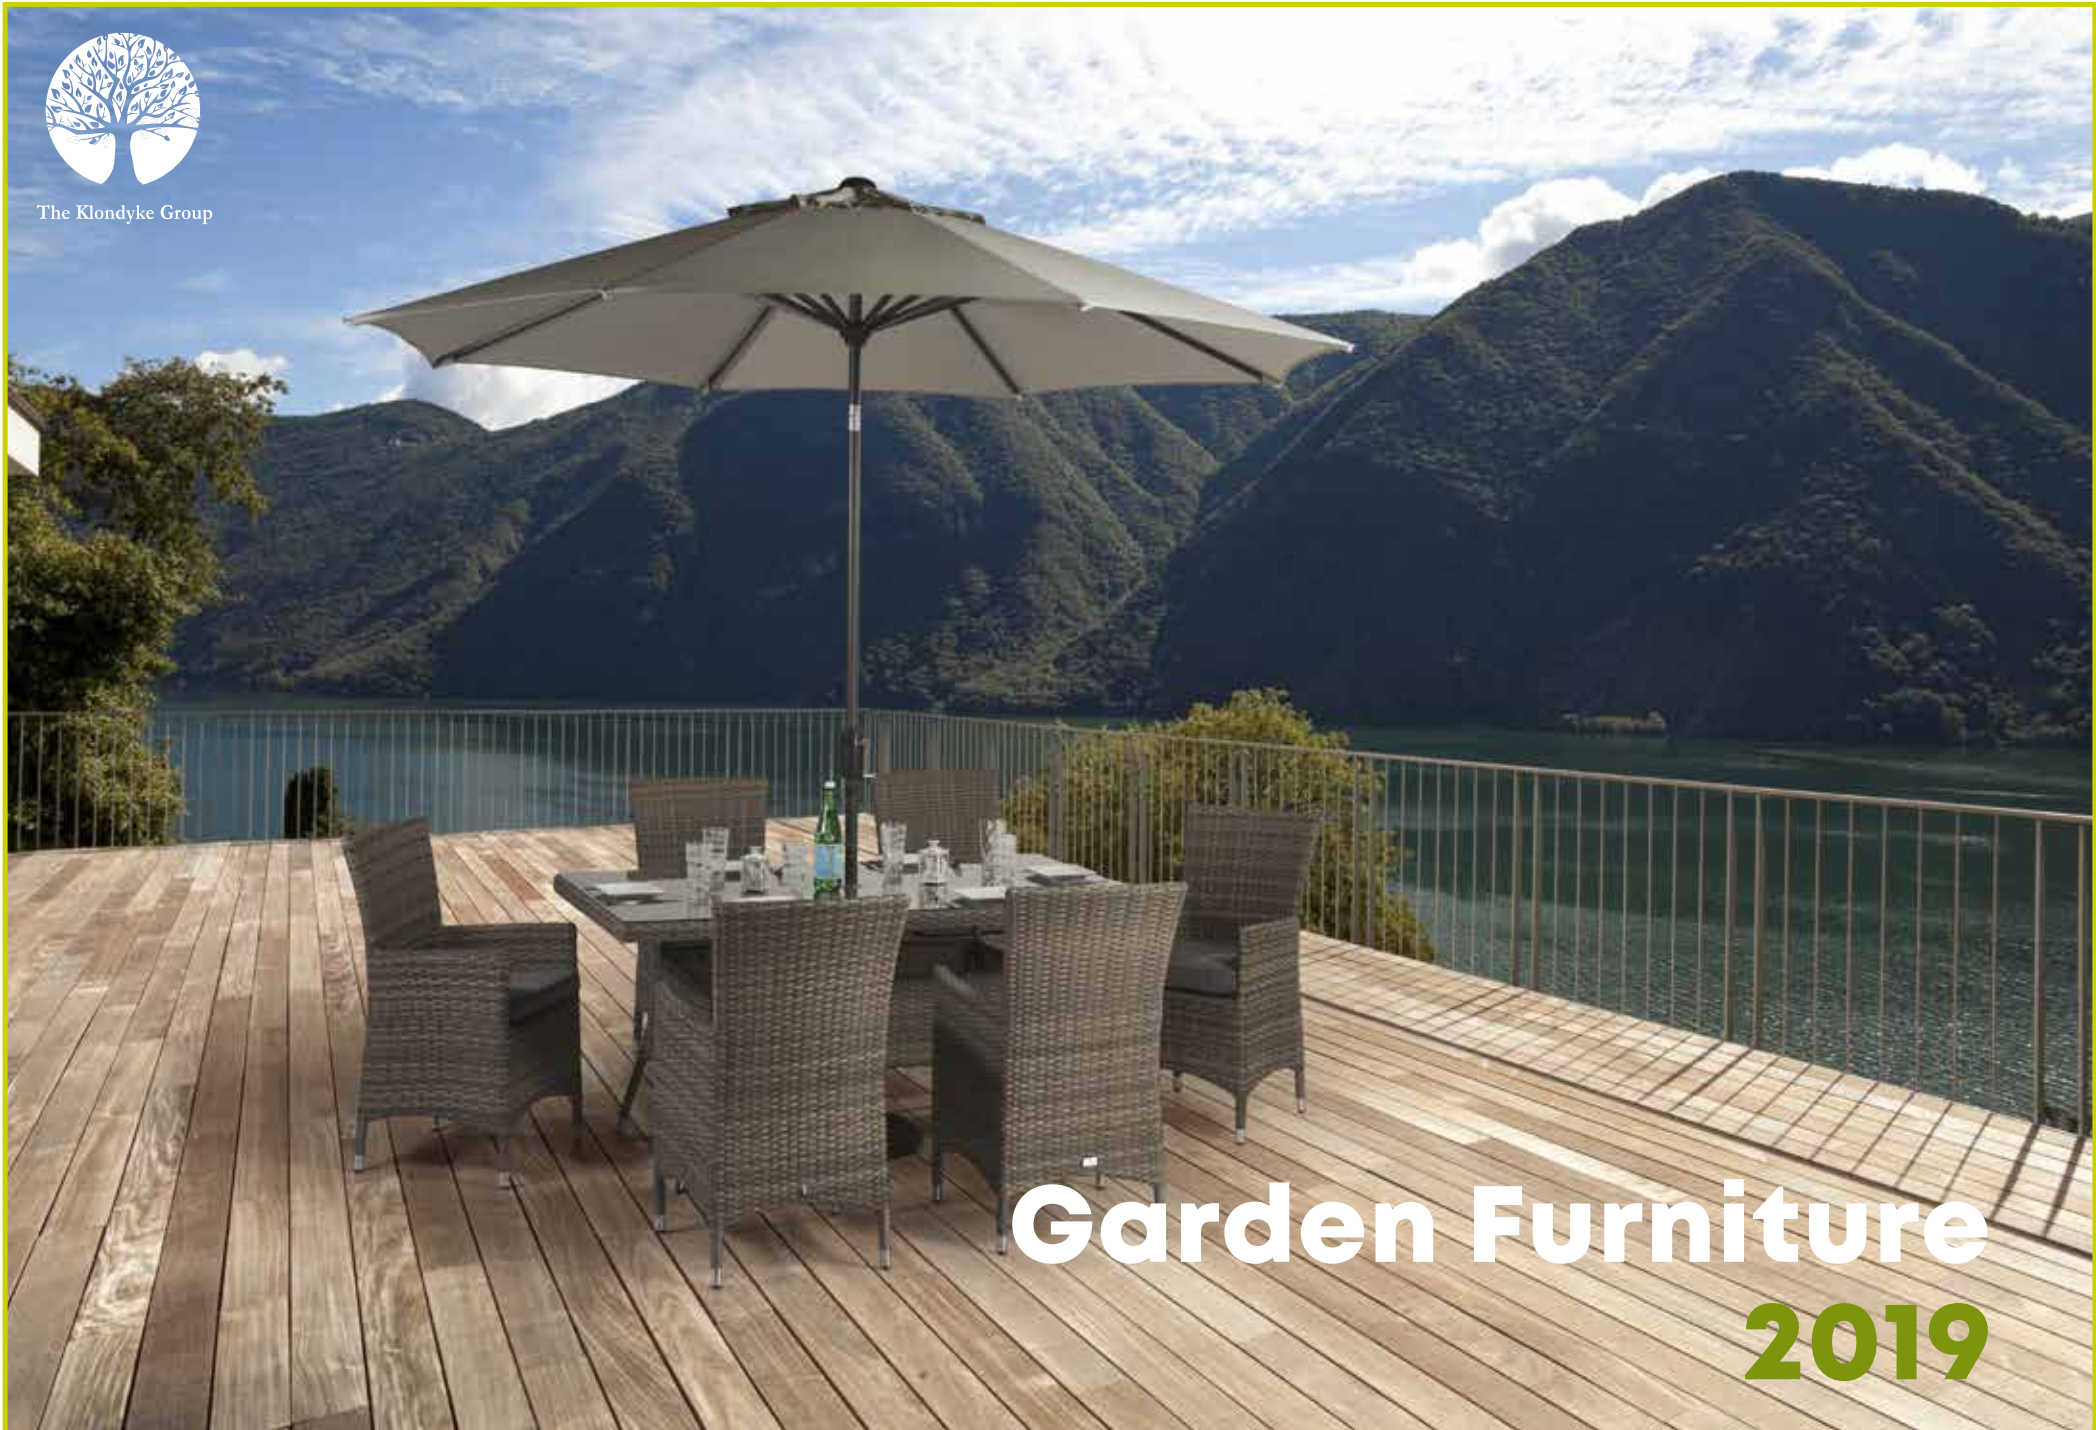

The Klondyke Group

Garden Furniture 2019