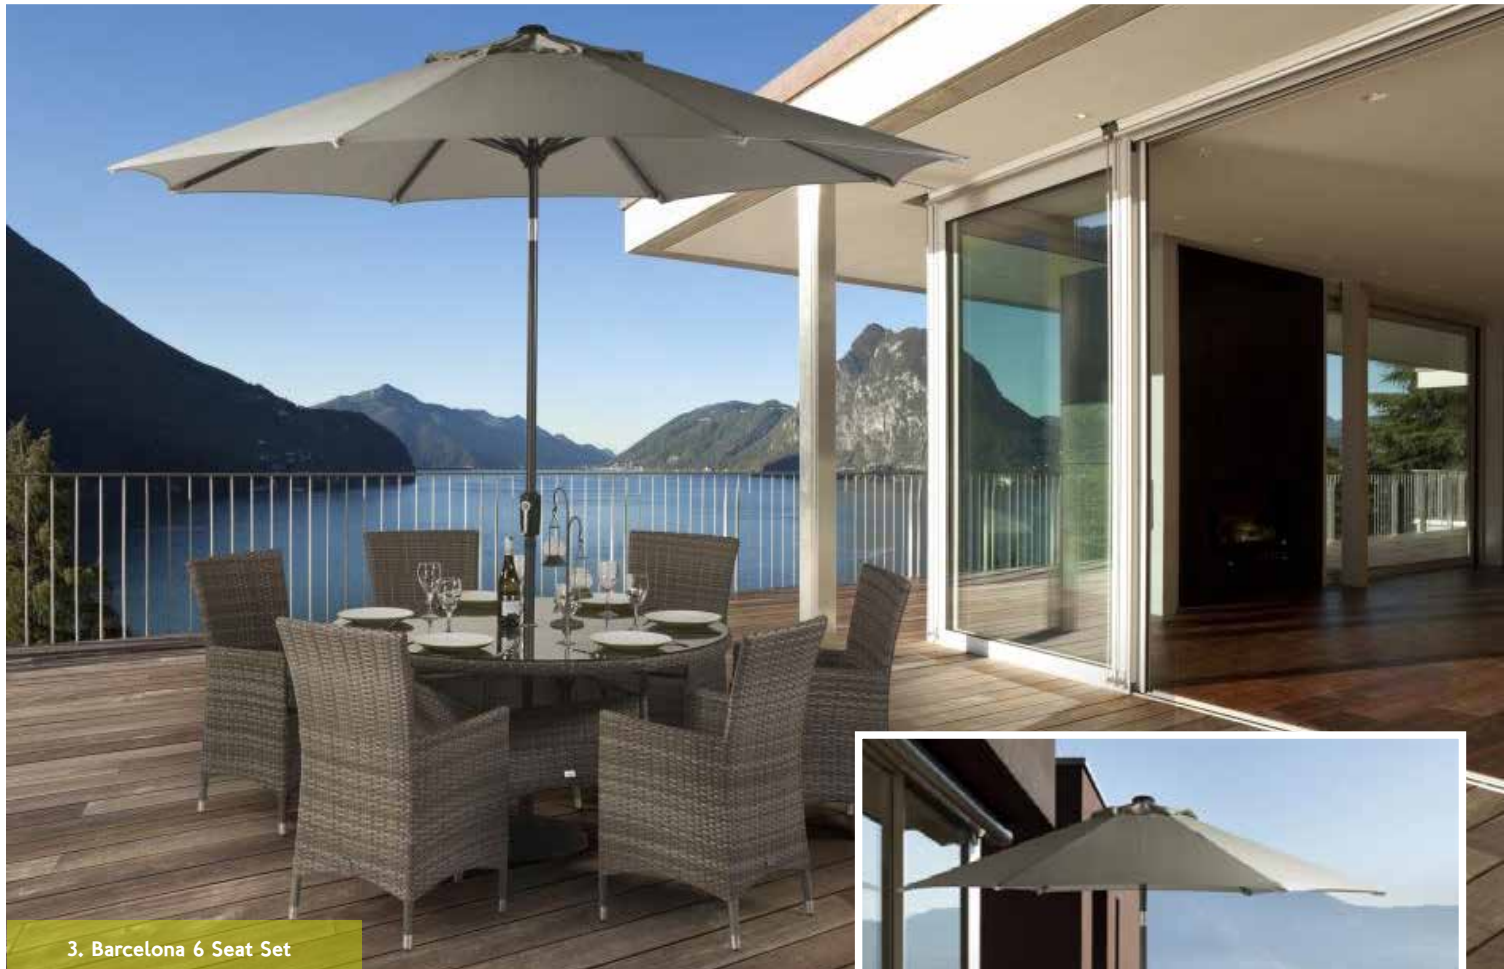

3. Barcelona 6 Seat Set