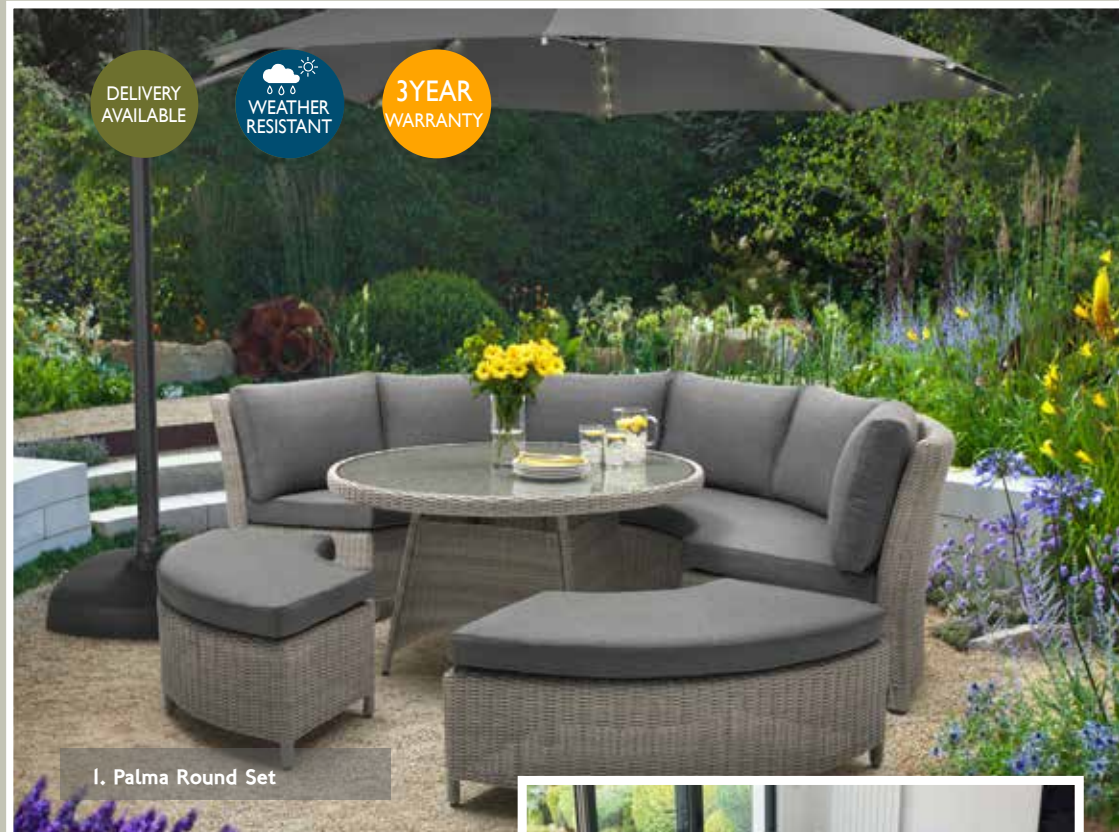

1. Palma Round Set